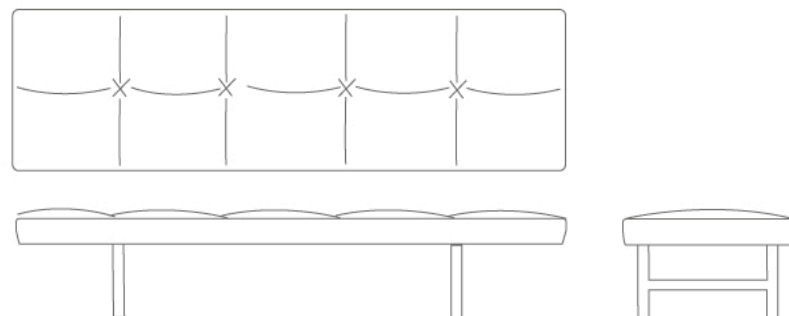

# EGO

design: A studio

---

ART. PE170

L/W 170 H 42 P/D 50

W 66,9" H 16,5" D 19,7"

ART. PE204

L/W 204 H 42 P/D 50

W 80,3" H 16,5" D 19,7"