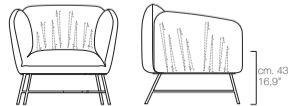

Jolie

angeletti ruzza design

Pagina / page 10

Poltroncina. Struttura in legno rivestita in gomma poliuretana e piuma d'oca.
Base in acciaio cromato o verniciato. Rivestimento in pelle o tessuto.

*Armchair. Wooden frame upholstered with polyurethane foam and feathers.
Base in chrome-plated or painted steel. Leather or fabric cover.*

ART. PJ80

L/W 80 H 73 P/D 74

W 31,5" H 28,7" D 29,1"