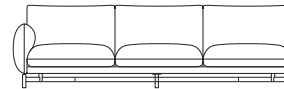

ART. DKMT 253 DX/SX

L/W 253 H 78 P/D 98
W 99,6" H 30,7" D 38,6"

Elemento centrale / central element.