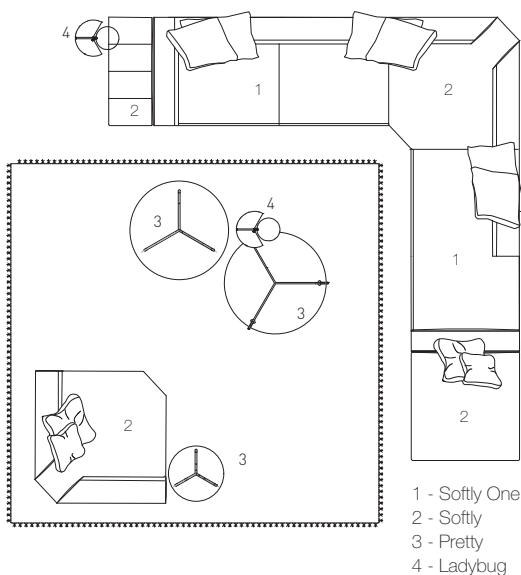

ART. DSFOCL 100 DX/SX

L/W 100 H 65 P/D 164
W 39,3" H 25,6" D 64,6"

ART. DSFOCL 120 DX/SX

L/W 120 H 65 P/D 164
W 47,2" H 25,6" D 64,6"

Elementi con schienale destro o sinistro.
Elements with left or right backrest.

ART. DSFOCC 168 DX/SX

L/W 168 H 65 P/D 100
W 66,1" H 25,6" D 39,3"

ART. DSFOCC 198 DX/SX

L/W 198 H 65 P/D 100
W 77,9" H 25,6" D 39,3"

ART. DSFOCC 190 DX/SX

L/W 190 H 65 P/D 100
W 74,8" H 25,6" D 39,3"

ART. DSFOCC 220 DX/SX

L/W 220 H 65 P/D 100
W 86,6" H 25,6" D 39,3"

Cuscini spalliera / backrest cushions

ART. DSFCUSC 65

L/W 65 H 40 P/D 8
W 25,6" H 15,7" D 3,1"

ART. DSFCUSC 80

L/W 80 H 40 P/D 8
W 31,5" H 15,7" D 3,1"

ART. DSFCUSC 95

L/W 95 H 40 P/D 8
W 37,4" H 15,7" D 3,1"

- 1 - Softly One
- 2 - Softly
- 3 - Pretty
- 4 - Ladybug

- 1 - Softly One
- 2 - Ed
- 3 - Ziggy
- 4 - Marrakech
- 5 - Boogie