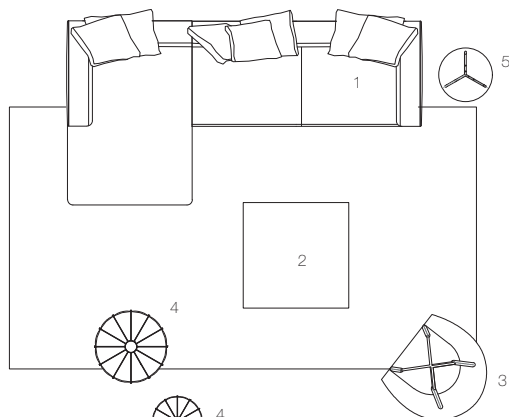

ART. DSFOCL 100 DX/SX

L/W 100 H 65 P/D 164
W 39,3" H 25,6" D 64,6"

ART. DSFOCL 120 DX/SX

L/W 120 H 65 P/D 164
W 47,2" H 25,6" D 64,6"

Elementi con schienale destro o sinistro.
Elements with left or right backrest.

ART. DSFOCC 168 DX/SX

L/W 168 H 65 P/D 100
W 66,1" H 25,6" D 39,3"

ART. DSFOCC 198 DX/SX

L/W 198 H 65 P/D 100
W 77,9" H 25,6" D 39,3"

ART. DSFOCC 190 DX/SX

L/W 190 H 65 P/D 100
W 74,8" H 25,6" D 39,3"

ART. DSFOCC 220 DX/SX

L/W 220 H 65 P/D 100
W 86,6" H 25,6" D 39,3"

Cuscini spalliera / backrest cushions

ART. DSFCUSC 65

L/W 65 H 40 P/D 8
W 25,6" H 15,7" D 3,1"

ART. DSFCUSC 80

L/W 80 H 40 P/D 8
W 31,5" H 15,7" D 3,1"

ART. DSFCUSC 95

L/W 95 H 40 P/D 8
W 37,4" H 15,7" D 3,1"

- 1 - Softly One
- 2 - Softly
- 3 - Pretty
- 4 - Ladybug

- 1 - Softly One
- 2 - Ed
- 3 - Ziggy
- 4 - Marrakech
- 5 - Boogie