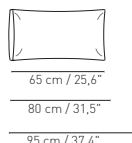

L/W 159 H 65 P/D 100
W 62,6" H 25,6" D 39,4"

ART. DSFO(A)(T) 189 DX/SX

L/W 189 H 65 P/D 100
W 74,4" H 25,6" D 39,4"

ART. DSFO(A)(T) 219 DX/SX

L/W 219 H 65 P/D 100
W 86,2" H 25,6" D 39,4"

Chaise longue con bracciolo destro o sinistro.
Chaise longues with left or right armrest.

ART. DSFOCL 100 DX/SX

L/W 100 H 65 P/D 164
W 39,3" H 25,6" D 64,6"

ART. DSFOCL 120 DX/SX

L/W 120 H 65 P/D 164
W 47,2" H 25,6" D 64,6"

Elementi con schienale destro o sinistro.
Elements with left or right backrest.

ART. DSFOCC 168 DX/SX

L/W 168 H 65 P/D 100
W 66,1" H 25,6" D 39,3"

ART. DSFOCC 198 DX/SX

L/W 198 H 65 P/D 100
W 77,9" H 25,6" D 39,3"

ART. DSFOCC 190 DX/SX

L/W 190 H 65 P/D 100
W 74,8" H 25,6" D 39,3"

ART. DSFOCC 220 DX/SX

L/W 220 H 65 P/D 100
W 86,6" H 25,6" D 39,3"

Cuscini spalliera / backrest cushions

ART. DSFCUSC 65

L/W 65 H 40 P/D 8
W 25,6" H 15,7" D 3,1"

ART. DSFCUSC 80

L/W 80 H 40 P/D 8
W 31,5" H 15,7" D 3,1"

ART. DSFCUSC 95