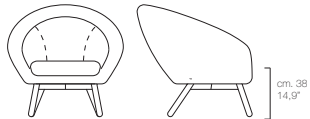

Ziggy

My Lab

Pagina / page 22

Poltroncina. Struttura in legno rivestita in gomma poliuretanicca e fodera in fibra di poliestere. Piedi in faggio laccato. Rivestimento in pelle o tessuto.

Armchair. Wooden frame upholstered with polyurethane foam and polyester fiber lining. Feet in painted beechwood. Leather or fabric cover.

ART. PZG1

L/W 77 H 76 P/D 84

W 30,3" H 29,9" D 33"